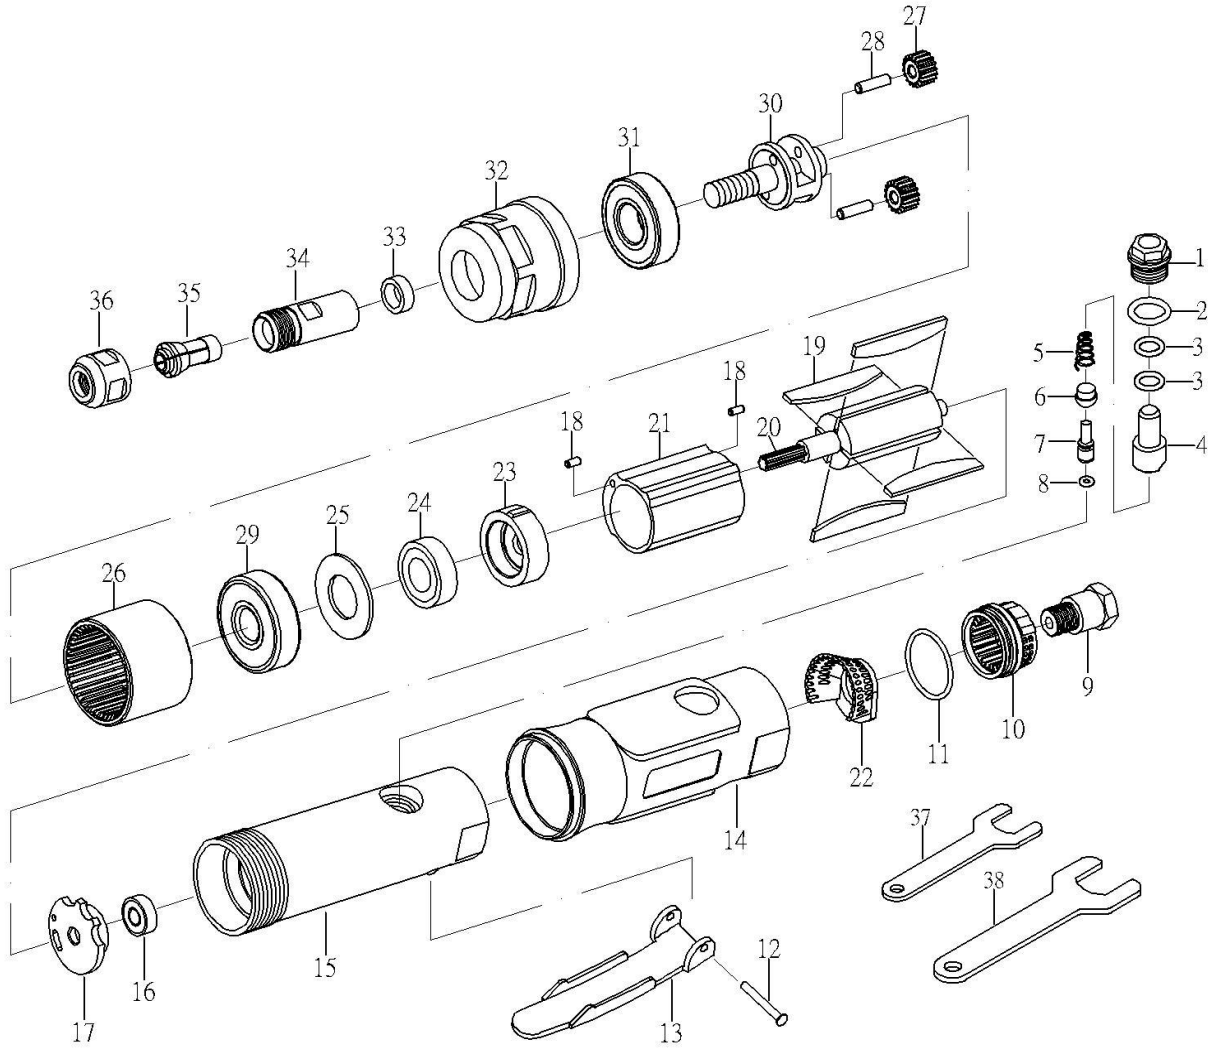

OS-245A **GAV** HAVALI KALIPÇI TAŞLAMA

NO.	PARÇA ADI	ADET	NO.	PARÇA ADI	ADET
01	SCREW	1	20	ROTOR	1
02	O-RING	1	21	CYLINDER	1
03	O-RING	2	22	CONE MUFFLER	1
04	AIR REGULATOR	1	23	FRONT PLATE	1
05	SPRING	1	24	BEARING (608ZZ)	1
06	VALVE STEM BUSHING	1	25	WASHER	1
07	VALVE STEM	1	26	GEAR LINK (42T)	1
08	O-RING	1	27	IDLER GEAR (18T)	2
09	AIR INLET	1	28	IDLER GEAR PIN	2
10	EXHAUST SLEEVE	1	29	BEARING (6001Z)	1
11	O-RING	1	30	GEAR PLATE	1
12	SPRING PIN	1	31	BEARING (6200ZZ)	1
13	LEVER	1	32	CLAMP NUT	1
14	PROTECTING RUBBER	1	33	WASHER	1
15	HOUSING	1	34	SPINDLE	1
16	BEARING (696ZZ)	1	35	COLLET	1
17	REAR PLATE	1	36	COLLET NUT	1
18	PIN	2	37	STOP SPANNER(14M/M)	1
19	ROTOR BLADE	4	38	STOP SPANNER(19M/M)	1